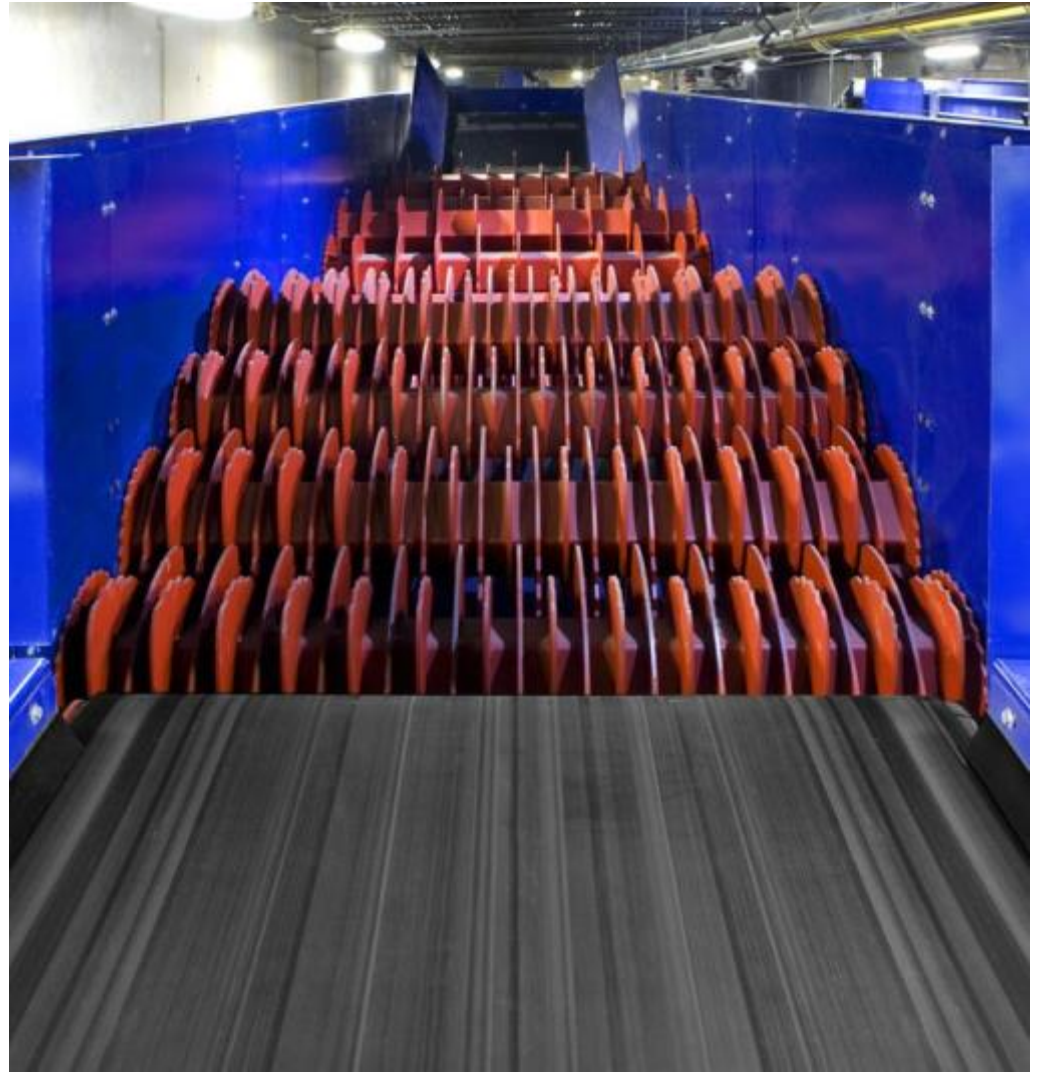

- **OCC Screen**
- Automatically separates cardboard from other fibers, containers and debris. Consisting of durable thick steel discs, the elliptical offset pattern provides lateral agitation to remove contaminants, leaving the OCC end-product highly marketable.

- **Glass Breaker Screen**

- Durable cast chromium elliptical discs provide maximum glass breakage while decreasing jams and downtime. Heavy-duty and low-maintenance, this multi-level screen is field-proven to break glass and separate broken glass and fines from fiber and containers at optimum efficiency without losing any aluminum.

- **Disc Screens**

- The CPScreen automatically separates small fibers from containers, and 2D from 3D material, easily and efficiently. Small screen openings decrease loss of fiber to container line, recovering even the smallest pieces of fiber. CP's long-lasting rubber cam-style discs are specially engineered to have consistent spacing at all points at all times to make discs highly resistant to both jamming and wrapping. CP's screens ensure that material is sized properly for the most efficient sort possible.