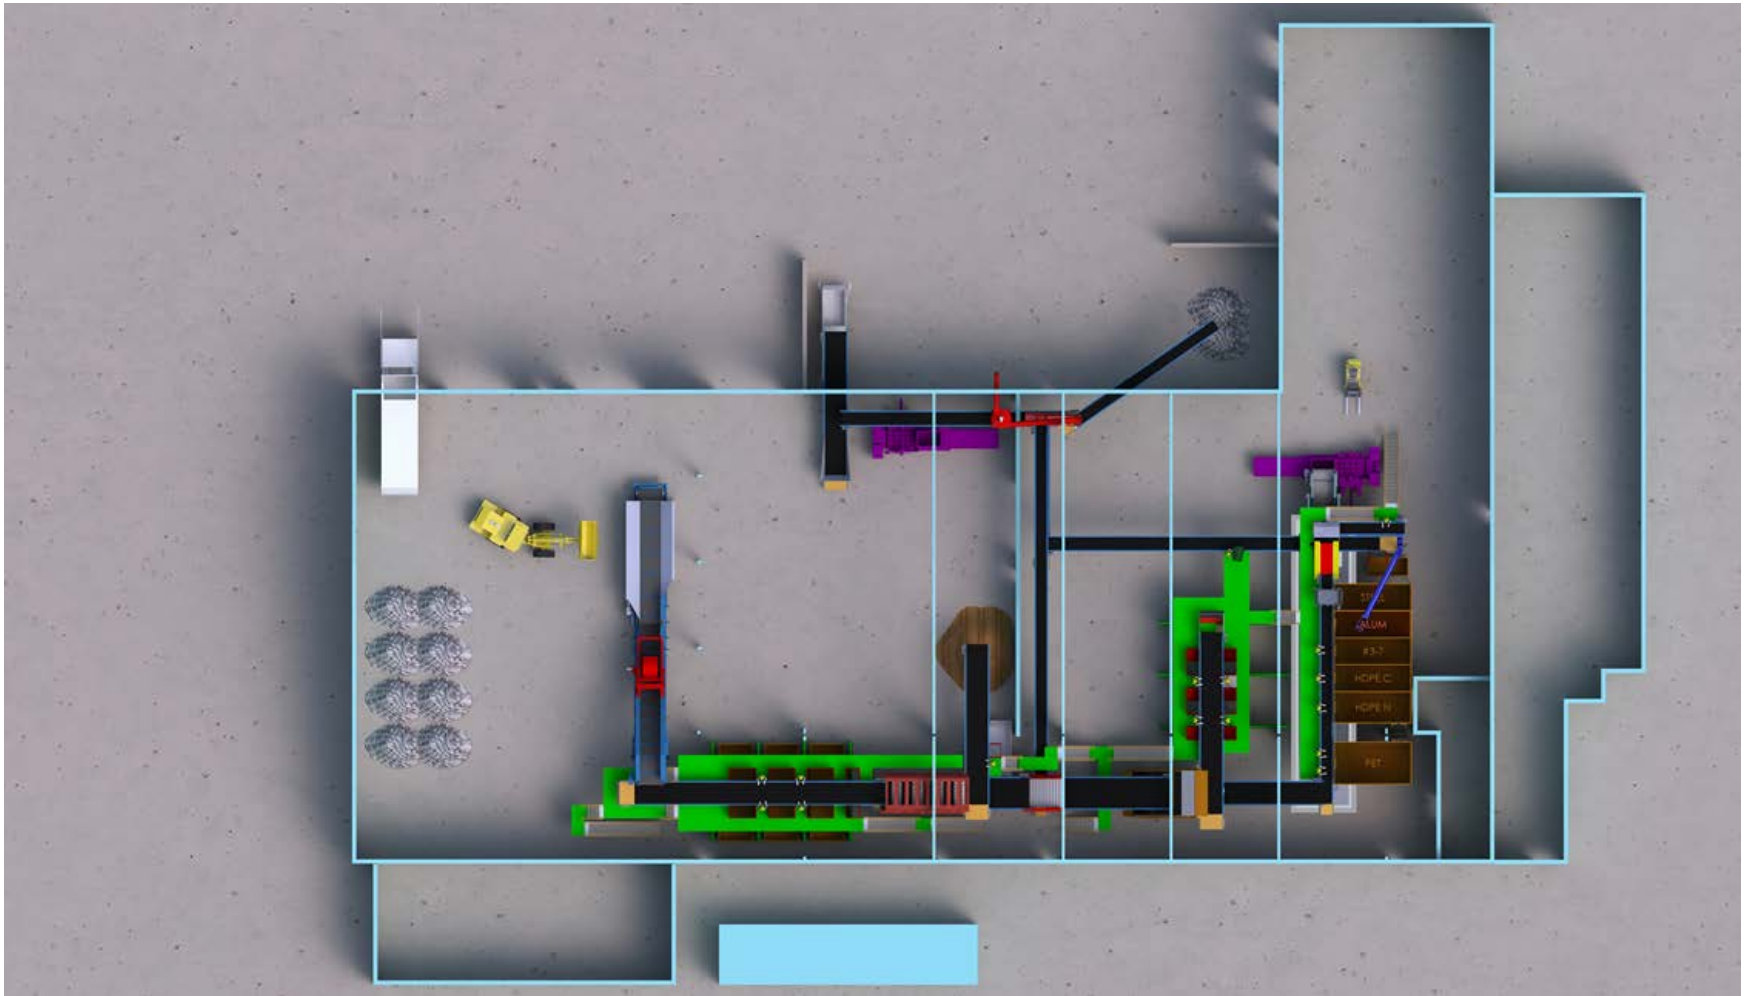

ALL IN

rethink recycling

Scott County Board of Supervisors

April 19th, 2016

Kathy Morris, Director

Waste Commission of Scott County

Construction Update

Sorting Equipment

- **OCC Screen**
- Automatically separates cardboard from other fibers, containers and debris. Consisting of durable thick steel discs, the elliptical offset pattern provides lateral agitation to remove contaminants, leaving the OCC end-product highly marketable.

- **Glass Breaker Screen**

- Durable cast chromium elliptical discs provide maximum glass breakage while decreasing jams and downtime. Heavy-duty and low-maintenance, this multi-level screen is field-proven to break glass and separate broken glass and fines from fiber and containers at optimum efficiency without losing any aluminum.

- **Disc Screens**

- The CPScreen automatically separates small fibers from containers, and 2D from 3D material, easily and efficiently. Small screen openings decrease loss of fiber to container line, recovering even the smallest pieces of fiber. CP's long-lasting rubber cam-style discs are specially engineered to have consistent spacing at all points at all times to make discs highly resistant to both jamming and wrapping. CP's screens ensure that material is sized properly for the most efficient sort possible.