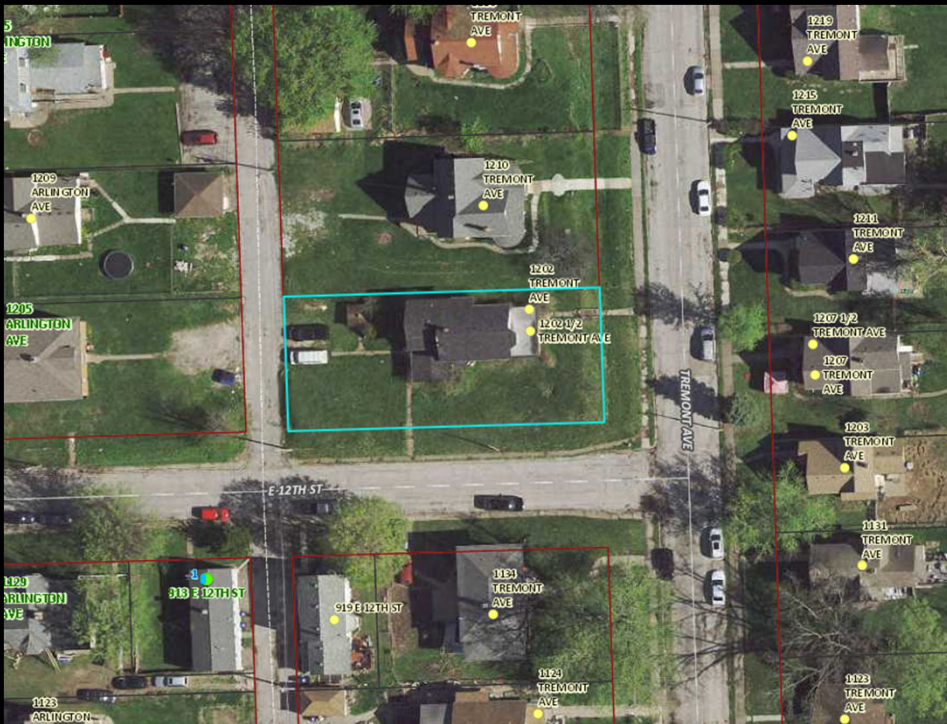

Tax Deed Property Transfers

CITY OF DAVENPORT

G0046-42 – 823 Warren Street

PALMER COLLEGE

F0033-25 – 911 Pershing Avenue

SACRED HEART CATHEDRAL FOUNDATION

F0034-07 – 514 E 10th Street

100 BLACK MEN

F0033-29 – 314 E. 9th Street

THE CENTER

E0003-13 – 2203 E. Locust Street

THE CENTER

E0017-09 – 1800 Block of E. 14th Street

THE CENTER

E0017-10 - 1800 Block of E. 14th Street

THE CENTER

F0028-20 – 1202 Tremont Avenue

THE CENTER

F0029-18 – 1 Riverview Place

THE CENTER

F0036-03 – 1019 Sylvan Avenue

THE CENTER

F0036-05 – 1000 Block of Sylvan Avenue

THE CENTER

F0044-17 – 808 E. 6th Street

THE CENTER

H0056-27 – 1318 W. 6th Street

THE CENTER

H0061-31 – 1744 W. 4th Street

THE CENTER

Y0639-OLC – Located behind 6435 Fairhaven Rd.