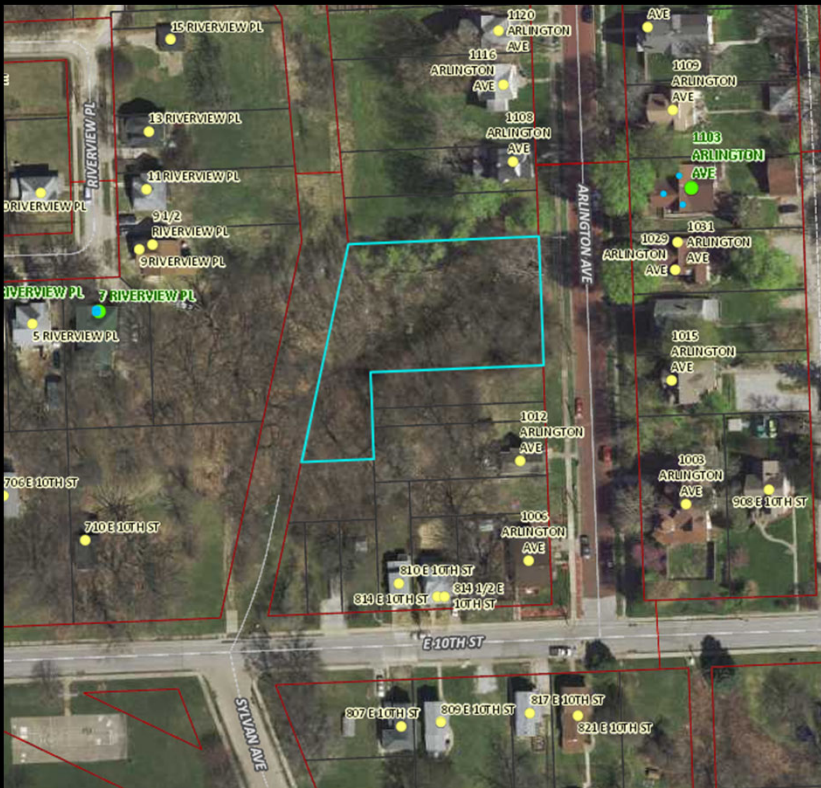

F0033-29 – 314 E. 9th Street

THE CENTER

E0003-13 – 2203 E. Locust Street

THE CENTER

E0017-09 – 1800 Block of E. 14th Street

THE CENTER

E0017-10 - 1800 Block of E. 14th Street

THE CENTER

F0028-20 – 1202 Tremont Avenue

THE CENTER

F0029-18 – 1 Riverview Place

THE CENTER

F0036-03 – 1019 Sylvan Avenue

THE CENTER

F0036-05 – 1000 Block of Sylvan Avenue

THE CENTER

F0044-17 – 808 E. 6th Street

THE CENTER

H0056-27 – 1318 W. 6th Street

THE CENTER

H0061-31 – 1744 W. 4th Street

THE CENTER

Y0639-OLC – Located behind 6435 Fairhaven Rd.