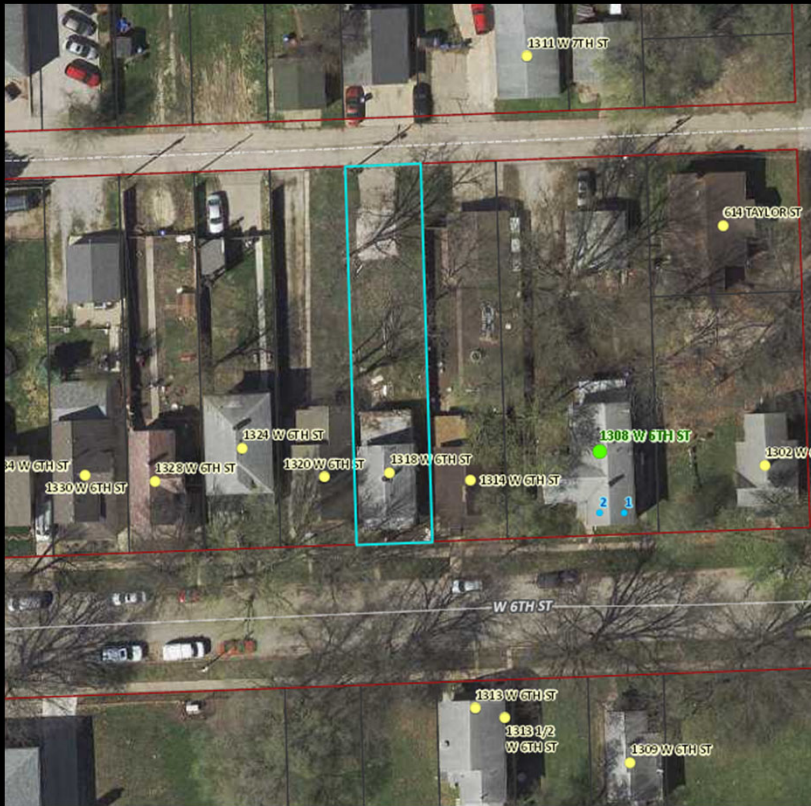

F0033-29 – 314 E. 9th Street

THE CENTER

E0003-13 – 2203 E. Locust Street

THE CENTER

E0017-09 – 1800 Block of E. 14th Street

THE CENTER

E0017-10 - 1800 Block of E. 14th Street

THE CENTER

F0028-20 – 1202 Tremont Avenue

THE CENTER

F0029-18 – 1 Riverview Place

THE CENTER

F0036-03 – 1019 Sylvan Avenue

THE CENTER

F0036-05 – 1000 Block of Sylvan Avenue

THE CENTER

F0044-17 – 808 E. 6th Street

THE CENTER

H0056-27 – 1318 W. 6th Street

THE CENTER

H0061-31 – 1744 W. 4th Street

THE CENTER

Y0639-OLC – Located behind 6435 Fairhaven Rd.