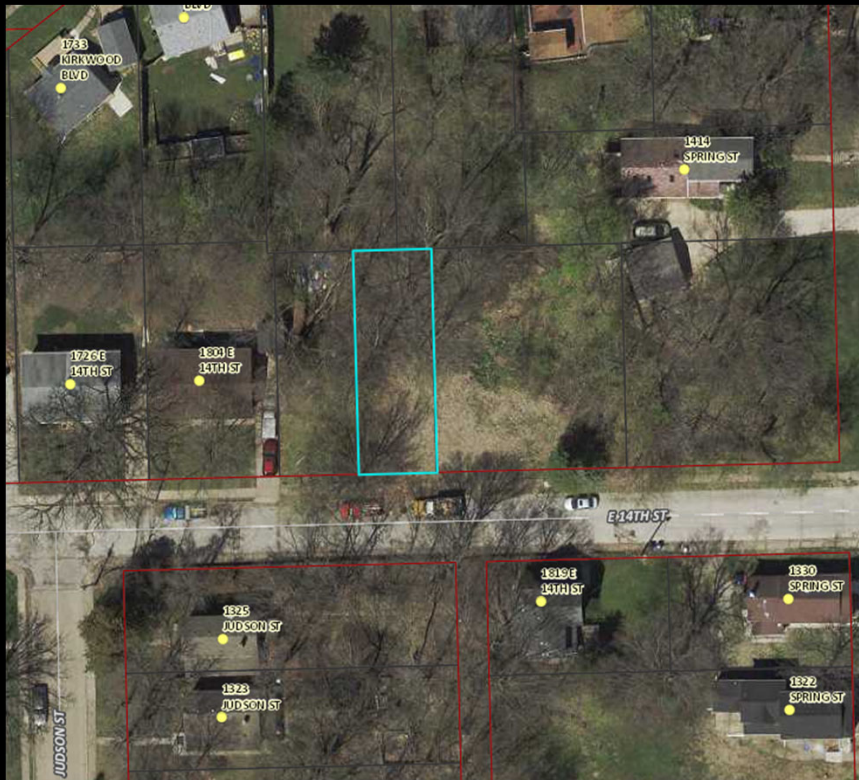

Tax Deed Property Transfers

CITY OF DAVENPORT

G0046-42 – 823 Warren Street

PALMER COLLEGE

F0033-25 – 911 Pershing Avenue

SACRED HEART CATHEDRAL FOUNDATION

F0034-07 – 514 E 10th Street

100 BLACK MEN

F0033-29 – 314 E. 9th Street

THE CENTER

E0003-13 – 2203 E. Locust Street

THE CENTER

E0017-09 – 1800 Block of E. 14th Street

THE CENTER

E0017-10 - 1800 Block of E. 14th Street

THE CENTER

F0028-20 – 1202 Tremont Avenue

THE CENTER

F0029-18 – 1 Riverview Place

THE CENTER

F0036-03 – 1019 Sylvan Avenue

THE CENTER

F0036-05 – 1000 Block of Sylvan Avenue

THE CENTER

F0044-17 – 808 E. 6th Street

THE CENTER

H0056-27 – 1318 W. 6th Street

THE CENTER

H0061-31 – 1744 W. 4th Street

THE CENTER

Y0639-OLC – Located behind 6435 Fairhaven Rd.