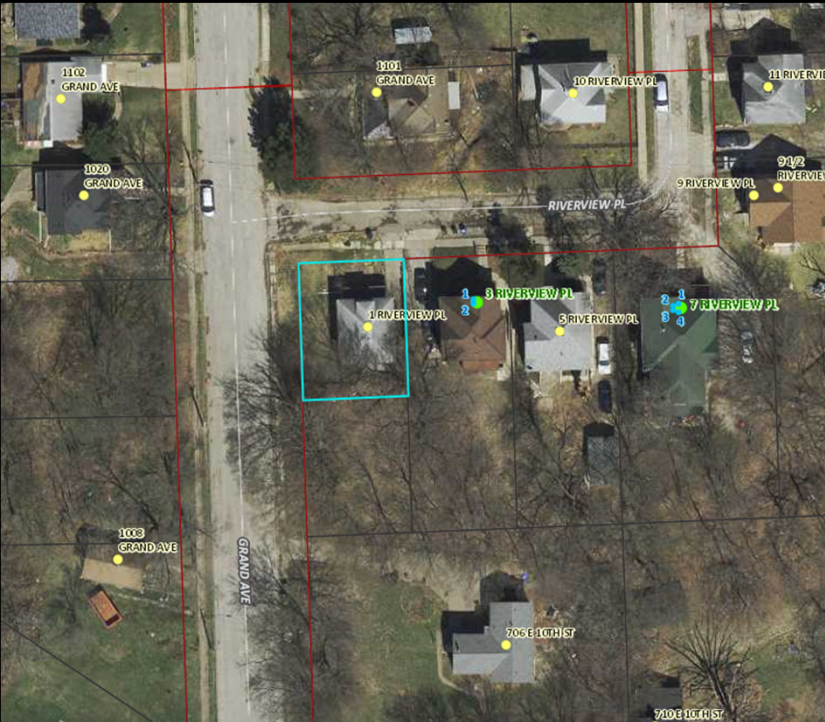

Tax Deed Property Transfers

CITY OF DAVENPORT

G0046-42 – 823 Warren Street

PALMER COLLEGE

F0033-25 – 911 Pershing Avenue

SACRED HEART CATHEDRAL FOUNDATION

F0034-07 – 514 E 10th Street

100 BLACK MEN

F0033-29 – 314 E. 9th Street

THE CENTER

E0003-13 – 2203 E. Locust Street

THE CENTER

E0017-09 – 1800 Block of E. 14th Street

THE CENTER

E0017-10 - 1800 Block of E. 14th Street

THE CENTER

F0028-20 – 1202 Tremont Avenue

THE CENTER

F0029-18 – 1 Riverview Place

THE CENTER

F0036-03 – 1019 Sylvan Avenue

THE CENTER

F0036-05 – 1000 Block of Sylvan Avenue

THE CENTER

F0044-17 – 808 E. 6th Street

THE CENTER

H0056-27 – 1318 W. 6th Street

THE CENTER

H0061-31 – 1744 W. 4th Street

THE CENTER

Y0639-OLC – Located behind 6435 Fairhaven Rd.