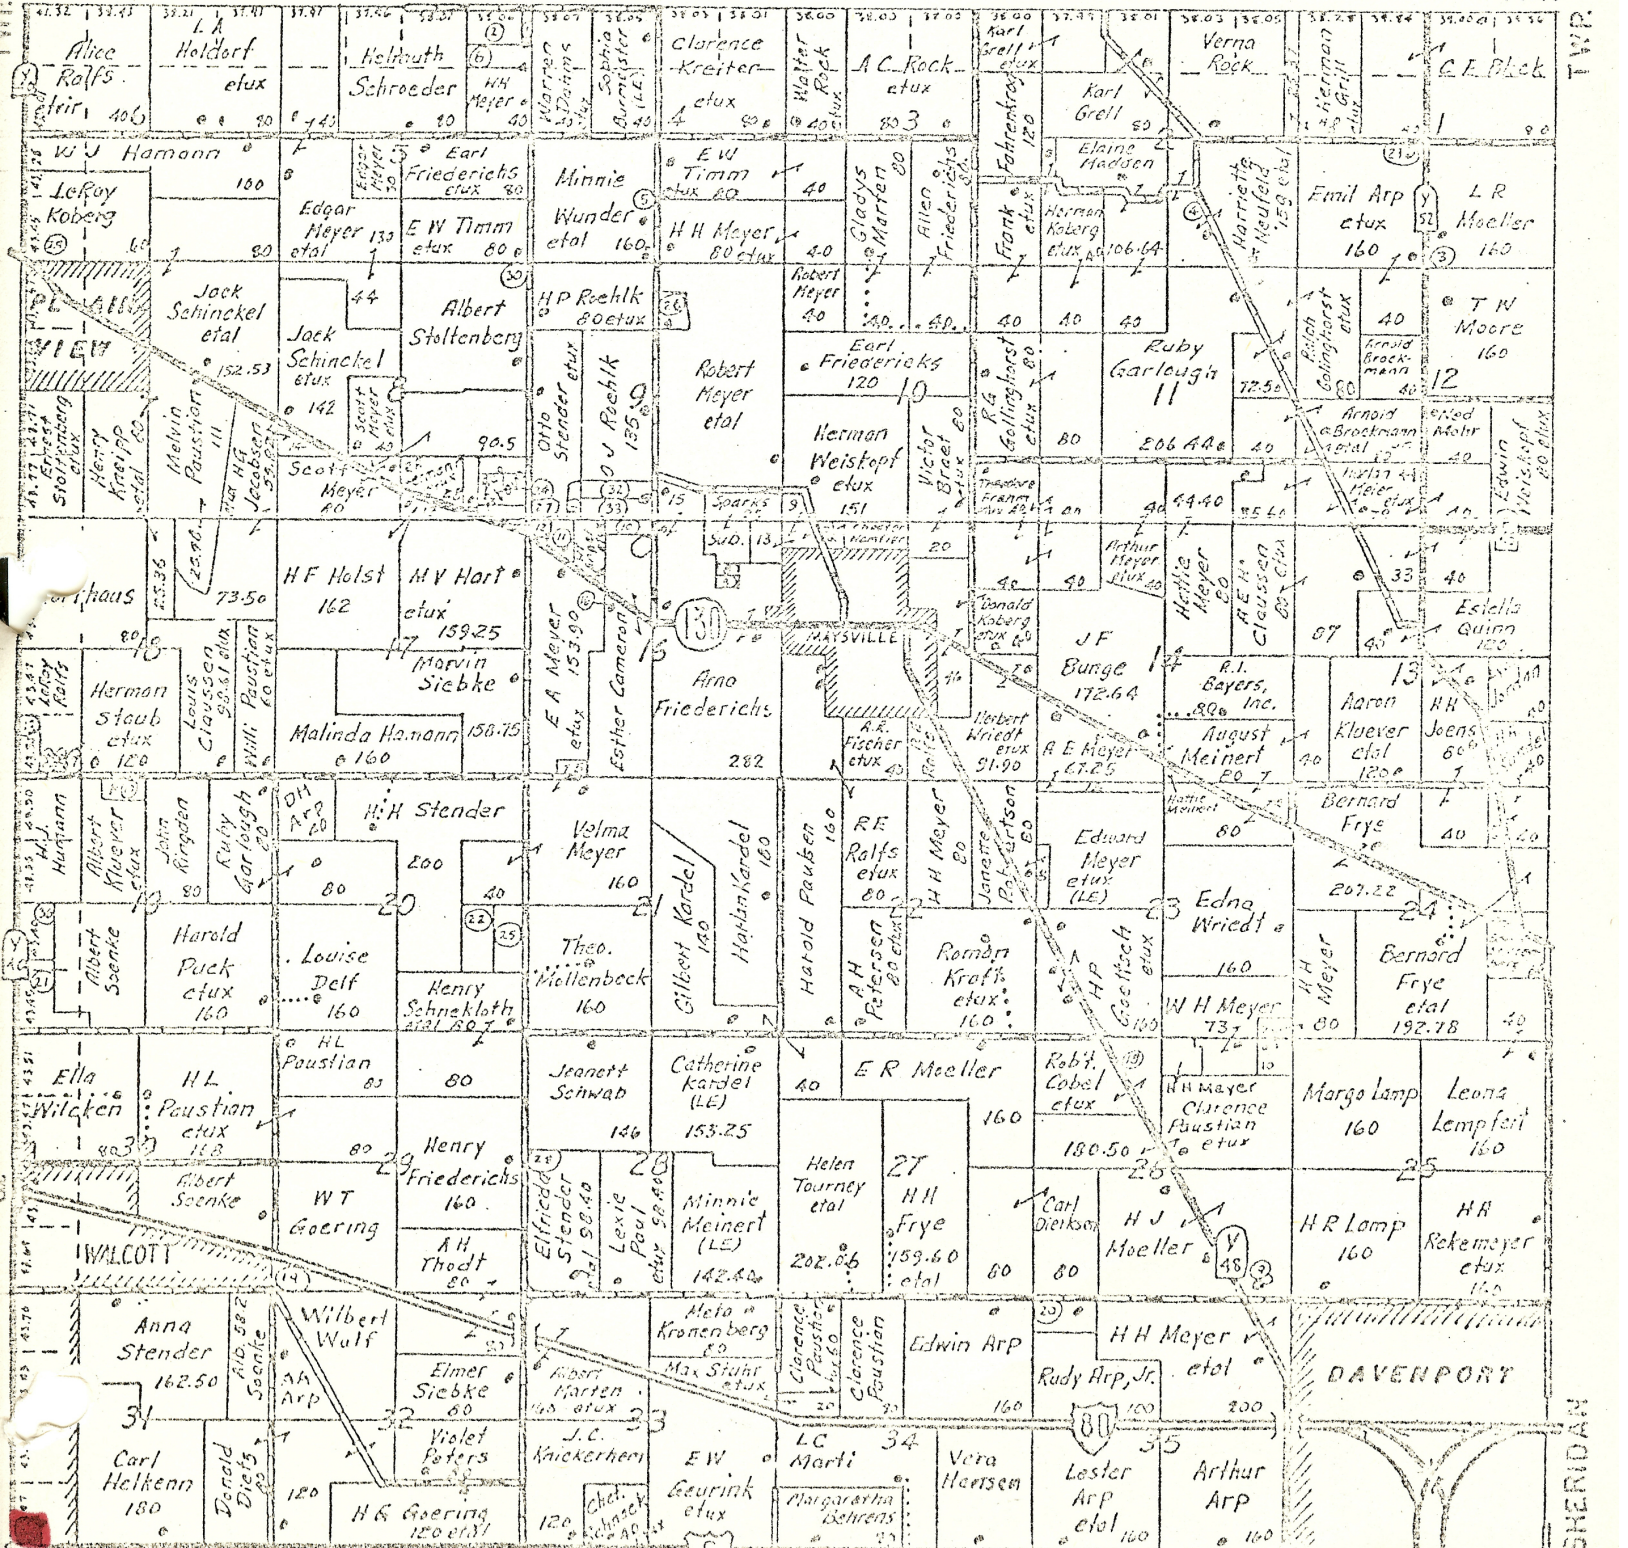

HICKORY GROVE

T 79 N - R 2 E OF 5 TH P.M.

SE 1/4 Sec. 8

- 1 Sec 5 Melvina Kraft
- 2 Sec 5 William Dress, Pipeline
- 3 Sec 1 Leonard Laffont, etux
- 4 Sec 2 Rock Meints
- 5 Sec 4 William Beaman, etux
- 6 Sec 5 Fred Friedrichs
- 7 Sec 18 Arnold Suhr, etux
- 8 Sec 16 Catherine Kardel (LE) - 25
- 9 Sec 16 Melva Marolt
- 10 Sec 16 Eric Cadmore, etux
- 11 Sec 16 John Nagy, etux
- 12 Sec 16 K.L. Ehrlich - 5.61
- 13 Sec 18 Daniel Ruffs, etux
- 14 Sec 29 H.G. Goering
- 15 Sec 16 E.E. Howard

- 16 Sec 16 R.L. Carlson
- 17 Sec 19 William Sperry
- 18 Sec 26 Warren Cabell
- 19 Sec 26 Joe Pichonka, etux
- 20 Sec 35 Walter Newport, etux - 20
- 21 Sec 19 I-25 Inv. Co.
- 22 Sec 20 Theodore Mollenbeck - 20
- 23 Sec 1 Wesley Long
- 24 Sec 9 Louis Bockenfeld, Jr., etux
- 25 Sec 20 Robert Mollenbeck - 20
- 26 Sec 9 Arthur Edwards
- 27 Sec 9 Richard Dwyer
- 28 Sec 28 Norman Stender, etux
- 29 Sec 6 Esie Buffum
- 30 Sec 8 Herbert Schorop
- 31 Sec 9 David Mosley, etux
- 32 Sec 9 Kenneth Tank, etux
- 33 Sec 9 Edmund Seyfried, Jr., etux

- 34 Sec. 18 Roger Ruffs, etux
- 35 Sec. " John Miller, etux
- 36 Sec. 19 Darrell Steinecke, etux

ALLENS GROVE

TWP.

BLUE GRASS

TWP.