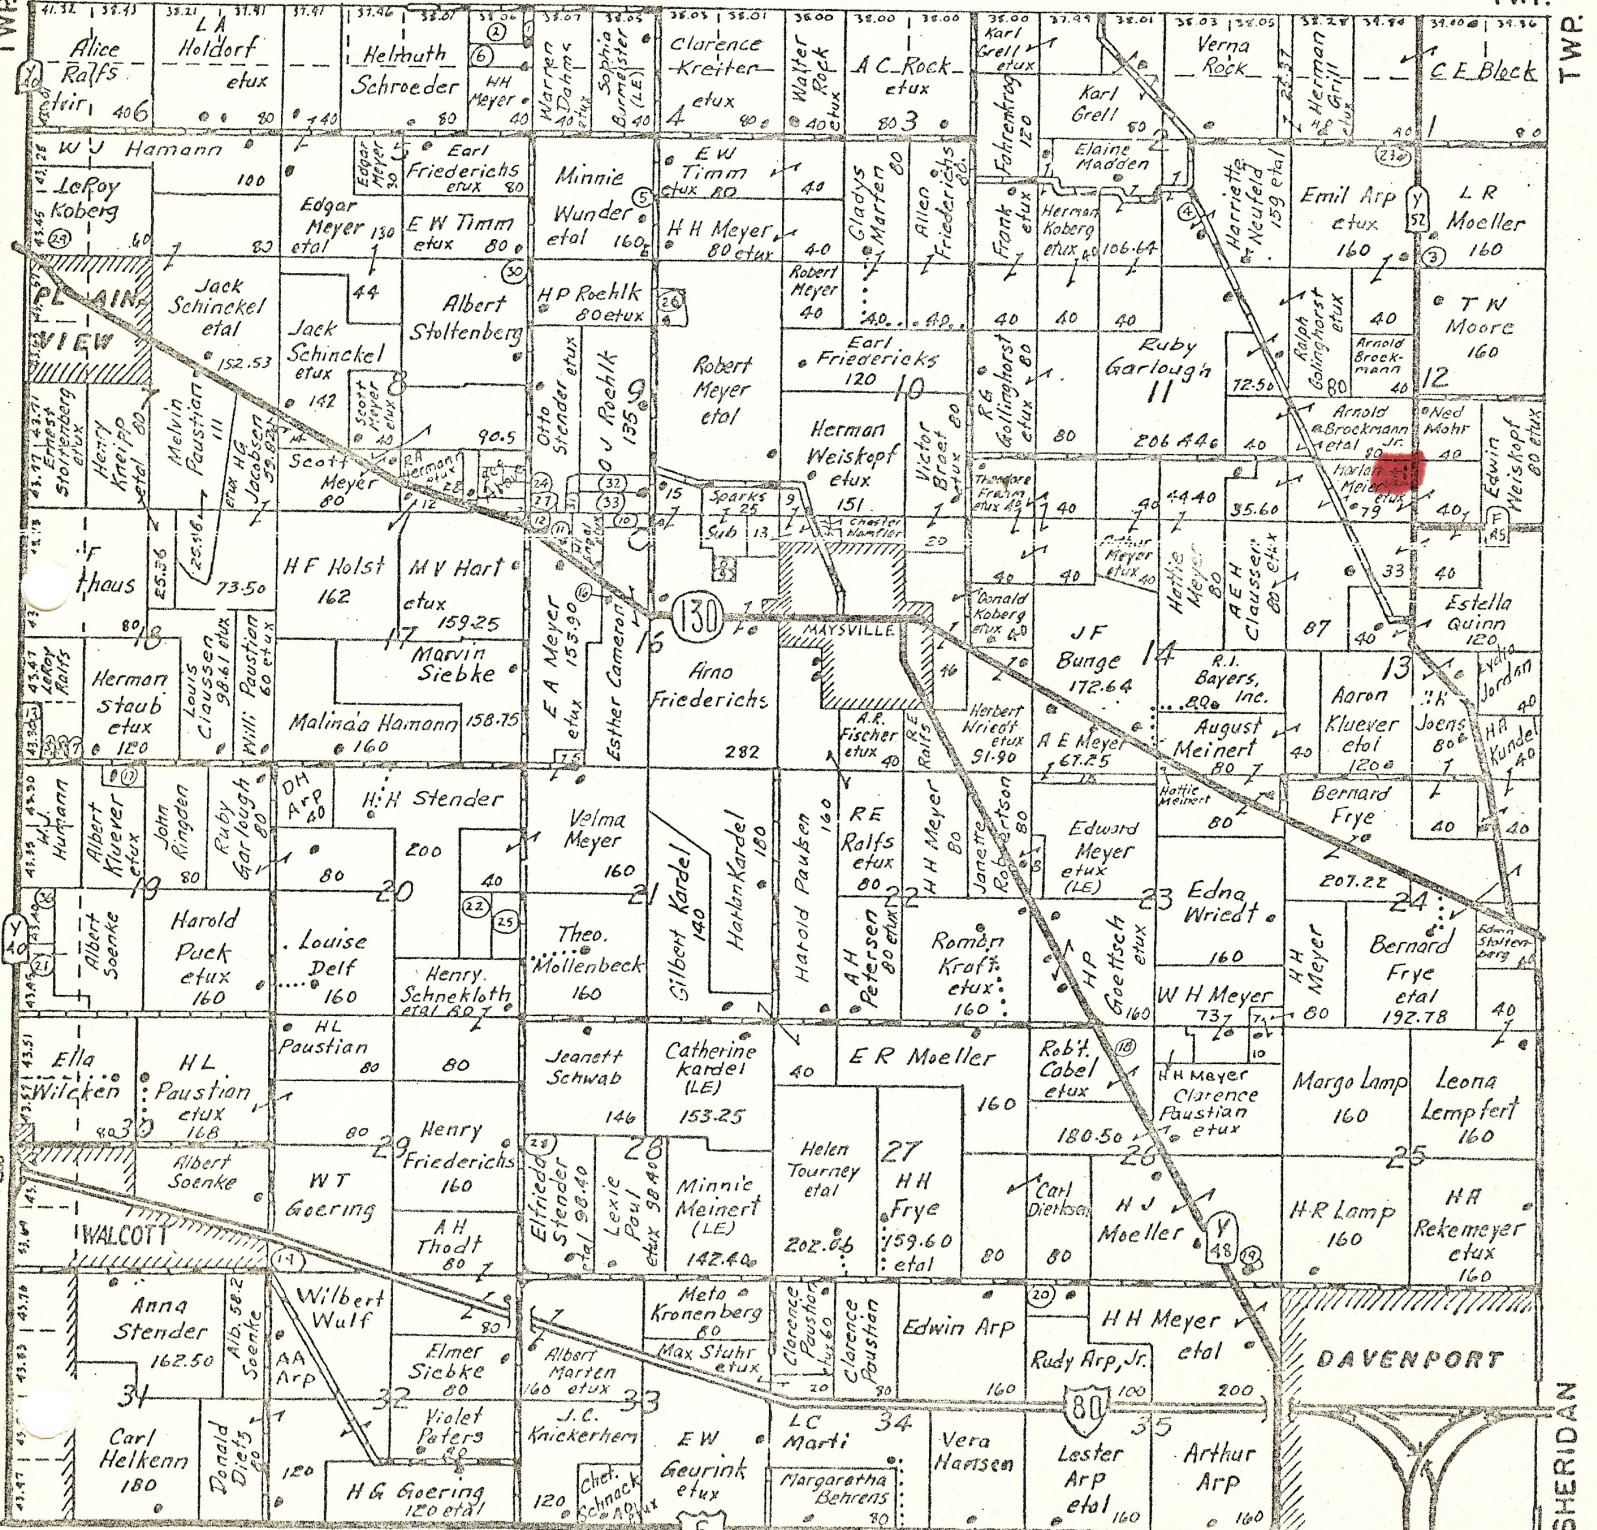

HICKORY GROVE

T 79 N - R 2 E OF 5 TH P.M.

1/4 SE 1/4 Sec. 8

- 1 Sec 5 Melanic Kraft
- 2 Sec 5 William Bros. Pipeline
- 3 Sec 1 Leonard LaFrenz, etux
- 4 Sec 2 Rock Meints
- 5 Sec 4 William Beaman, etux
- 6 Sec 5 Arno Friedrichs
- 7 Sec 18 Arnold Suhr, etux
- 8 Sec 16 Catherine Kardel (LE) - 2.5
- 9 Sec 16 Melva Marolf
- 10 Sec 16 Eric Cudmore, etux
- 11 Sec 16 John Nagy, etux
- 12 Sec 16 K.L. Ehrke - 5.61
- 13 Sec 18 Daniel Ralfs, etux
- 14 Sec 29 H.G. Goering
- 15 Sec 16 E.E. Howard

- 16 Sec 16 R.L. Carlson
- 17 Sec 19 William Sperry
- 18 Sec 26 Warren Cabel
- 19 Sec 26 Joe Pietzanka, etux
- 20 Sec 35 Walter Newport, etux - 20
- 21 Sec 19 I-80 Inv. Co.
- 22 Sec 20 Theodore Mollenbeck - 20
- 23 Sec 1 Wesley Long
- 24 Sec 9 Louis Bockenfeld, Jr. etux
- 25 Sec 20 Robert Mollenbeck - 26
- 26 Sec 9 Arthur Edwards
- 27 Sec 9 Richard Owyer
- 28 Sec 28 Norman Stender, etux
- 29 Sec 6 Este Buffum
- 30 Sec 8 Herbert Schorap
- 31 Sec 9 David Moseley, etux
- 32 Sec 9 Kenneth Tank, etux
- 33 Sec 9 Edmund Seyfried, Jr., etux

34. Sec. 18 Roger Ralfs, etux
35. Sec. " John Miller, etux
36. Sec. 19 Darrell Sternecke, etux

ALLENS GROVE

TWP.

BLUE GRASS

TWP.

SHERIDAN