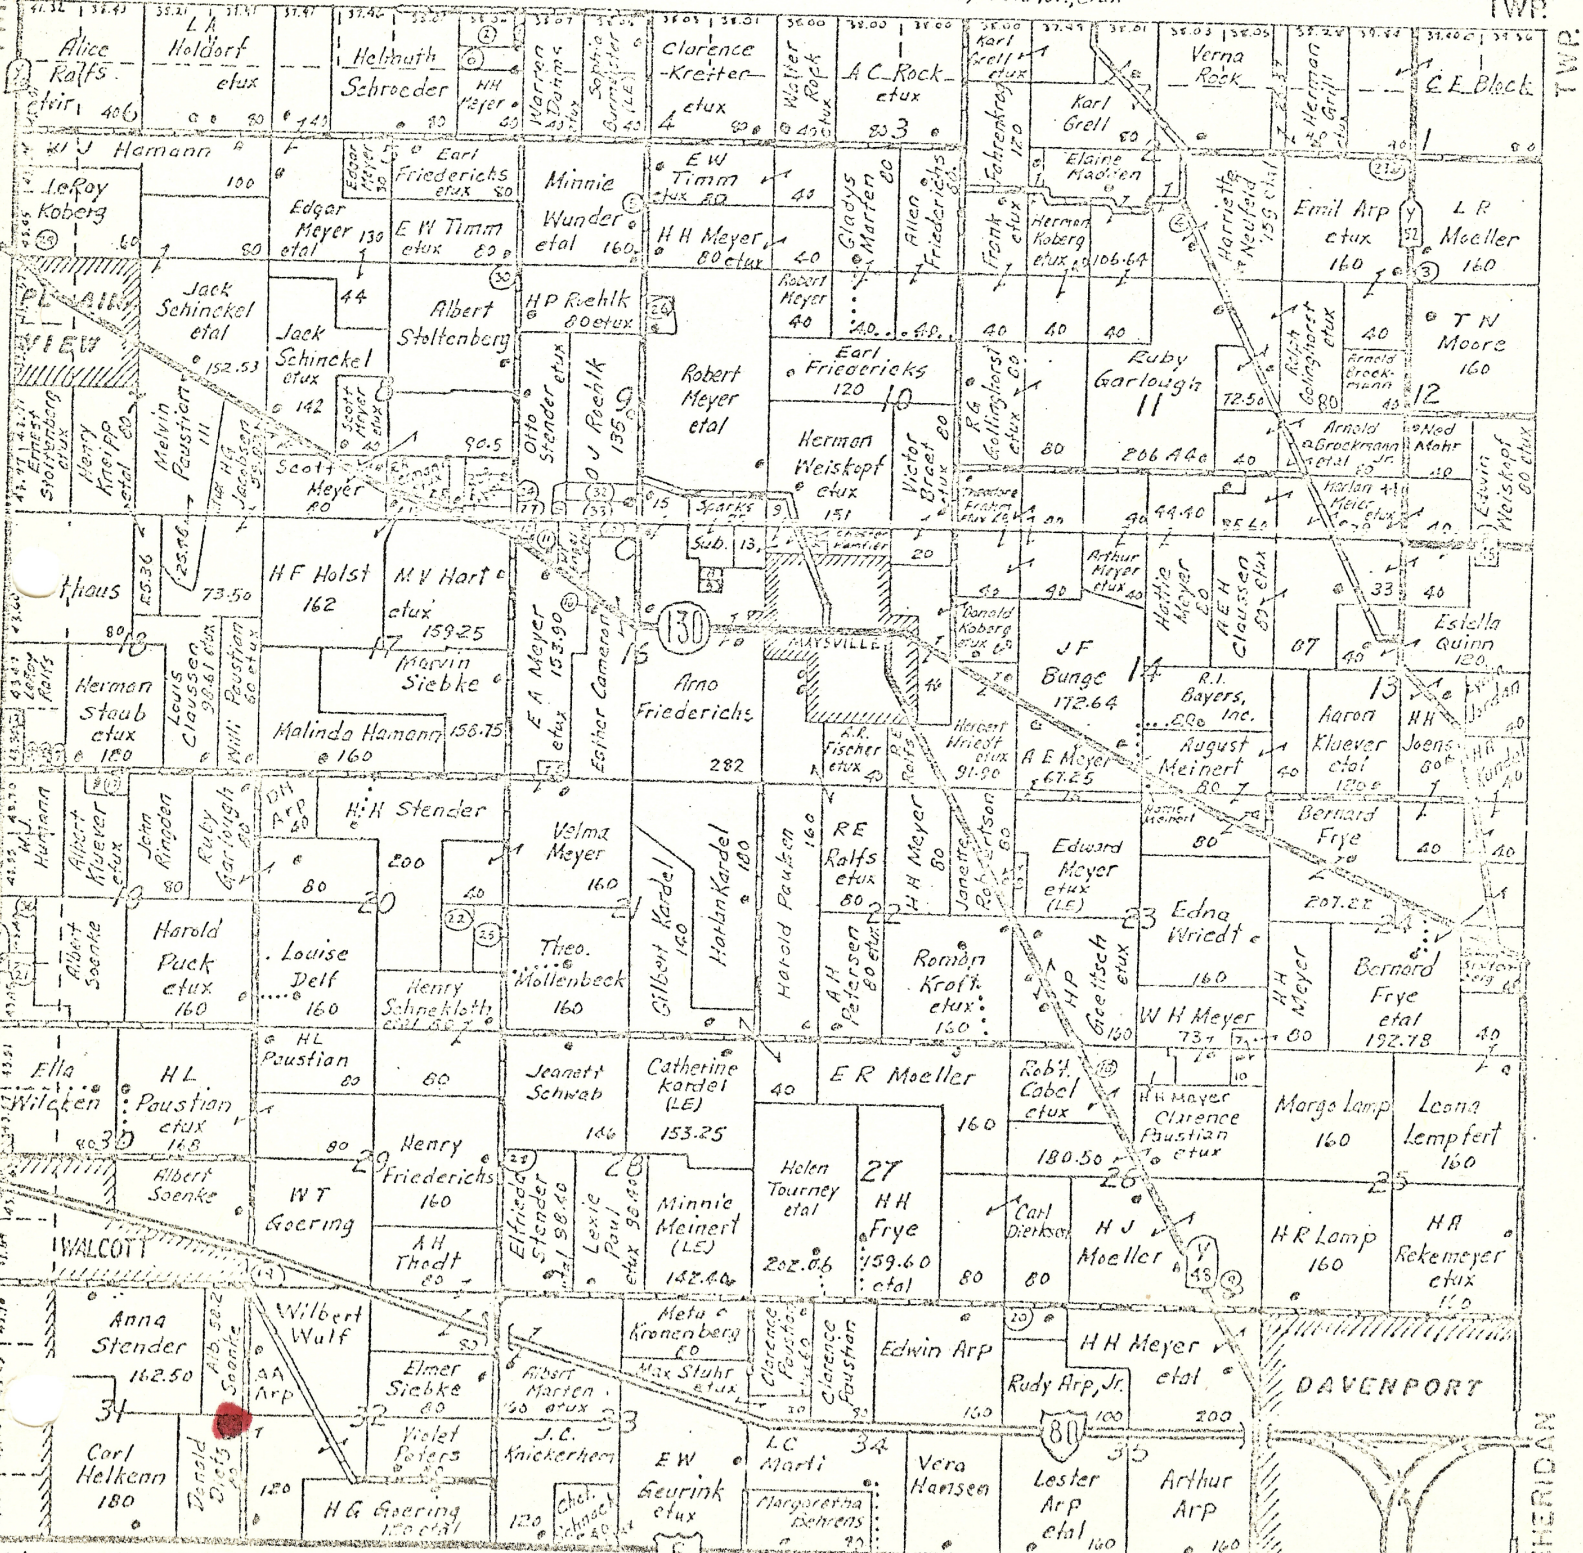

# HICKORY GROVE

T 79 N - R 2 E OF 5 TH P.M.

SE 1/4 Sec. 8

- 1 Sec 5 Melanie Kraft
- 2 Sec 5 William Bros. Pipeline
- 3 Sec 1 Leonard Latrens, etux
- 4 Sec 2 Rock Meints
- 5 Sec 2 Wilham Beaman, etux
- 6 Sec 5 Rino Friedrichs
- 7 Sec 18 Arnold Suhr, etux
- 8 Sec 16 Catherine Kordel (LE) - 25
- 9 Sec 16 Meta Maroff
- 10 Sec 16 Eric Gudmore, etux
- 11 Sec 16 John Naap, etux
- 12 Sec 16 K.L. Ebert - 5.61
- 13 Sec 18 Daniel Ruffs, etux
- 14 Sec 29 H.G. Goering
- 15 Sec 16 E.E. Howard

- 16 Sec 16 R.L. Carlson
- 17 Sec 19 William Sperry
- 18 Sec 24 Warren Cabell
- 19 Sec 26 Joe Pietzanka, etux
- 20 Sec 35 Walter Newport, etux - 20
- 21 Sec 19 I-80 Inv. Co.
- 22 Sec 20 Theodore Mollenbeck - 20
- 23 Sec 1 Wesley Jarry
- 24 Sec 9 Louis Beckenfeld, Jr., etux
- 25 Sec 20 Robert Mollenbeck - 26
- 26 Sec 9 Arthur Edwards
- 27 Sec 9 Richard Dwyer
- 28 Sec 28 Norman Stender, etux
- 29 Sec 6 Esre Duffurn
- 30 Sec 8 Herbert Schorap
- 31 Sec 9 David Moseley, etux
- 32 Sec 9 Kenneth Tank, etux
- 33 Sec 9 Edmund Seyffeld, Jr., etux

## ALLENS GROVE

BLUE GRASS

TWP.